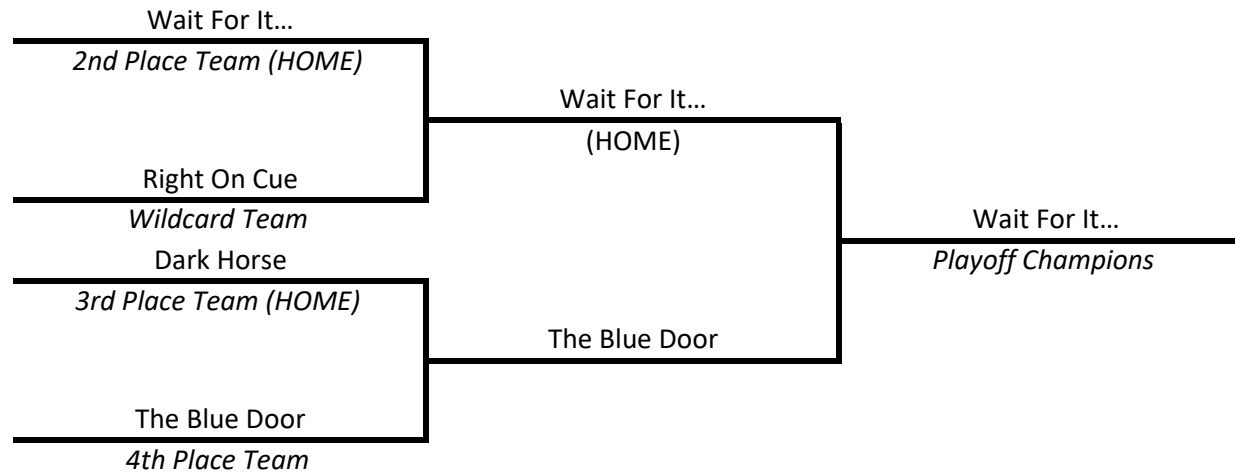

★ PLAYOFFS ★

SILVER TIER

Divisions Of 9 To 13 Teams

**Division Champions (First Place At The End Of The Session) AND
Playoff Champions Advance To The \$75,000 World Qualifier Tournament**

Division Champions: Rak Pak